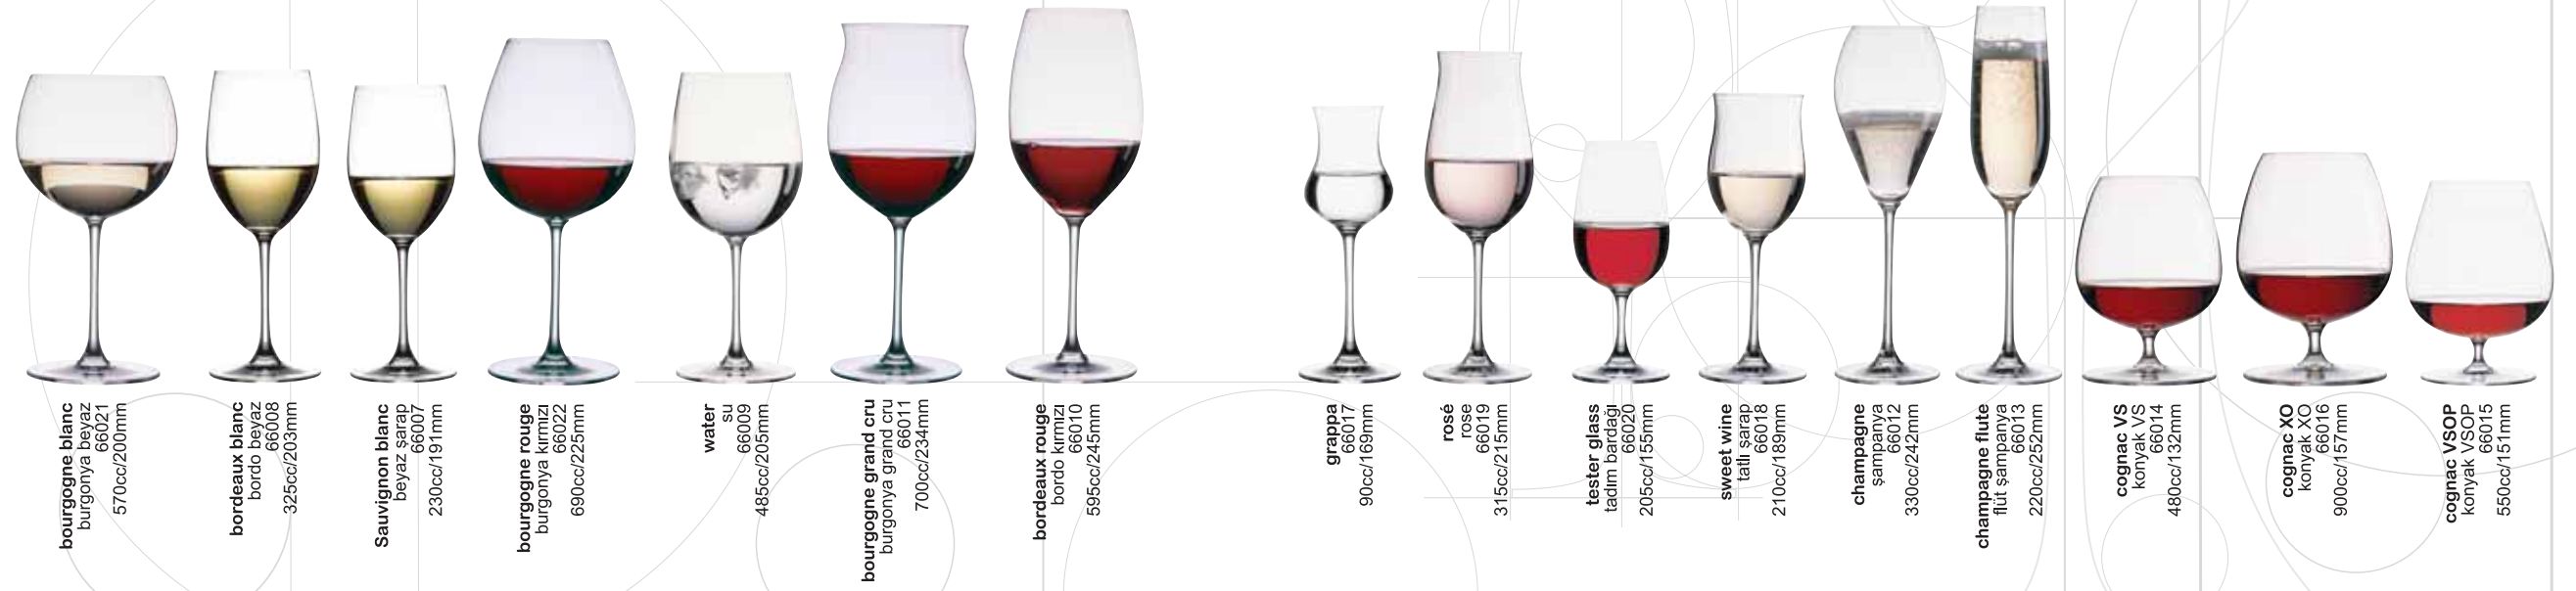

Chateau Nouveau

A complete wine range and more...

Fame

water
su
67023
390cc/211mm

red wine
kırmızı sarap
67022
325cc/202mm

white wine
beyaz sarap
67021
250cc/194mm

champagne
şampanya
67026
280cc/229mm

martini
67025
220cc/168mm