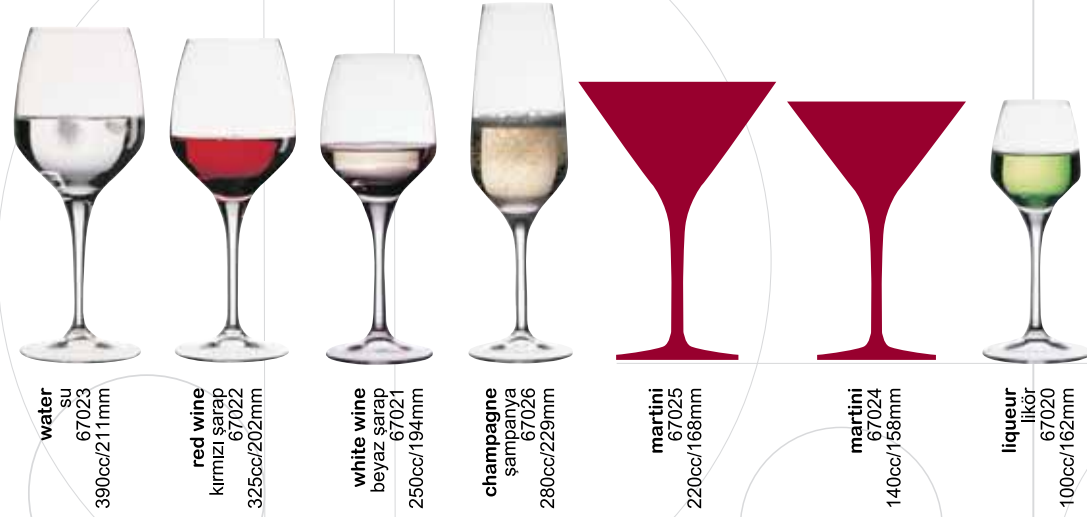

Chateau Nouveau

A complete wine range and more...

Fame

water
su
67023
390cc/211mm

red wine
kırmızı sarap
67022
325cc/202mm

white wine
beyaz sarap
67021
250cc/194mm

champagne
şampanya
67026
280cc/229mm

martini
67025
220cc/168mm