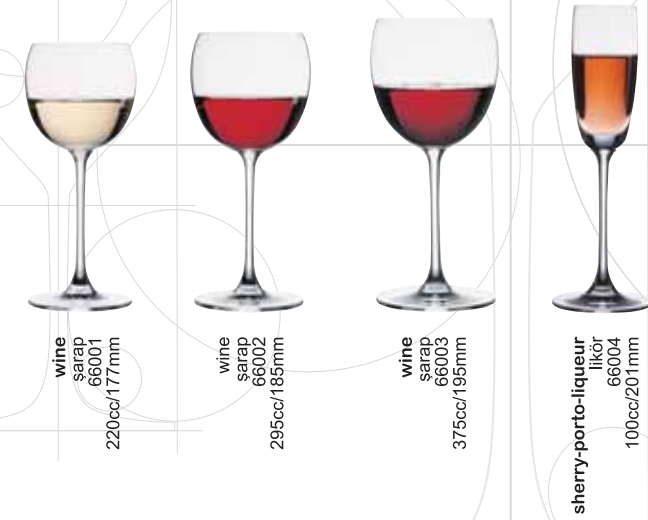

Uno Duo

wine
sarap
66001
220cc/177mm

wine
sarap
66002
295cc/185mm

wine
sarap
66003
375cc/195mm

sherry-porto-liqueur
likör
66004
100cc/201mm

4 "by the glass"