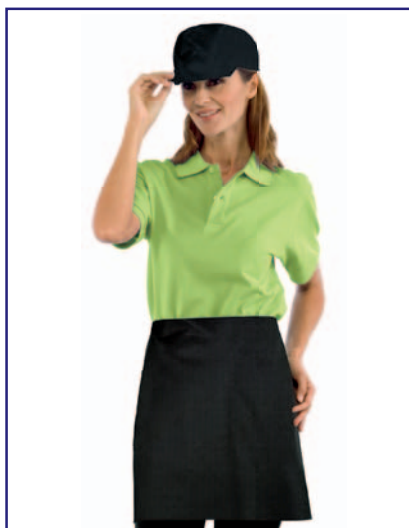

086200
65% polyester 35% cotton
NERO