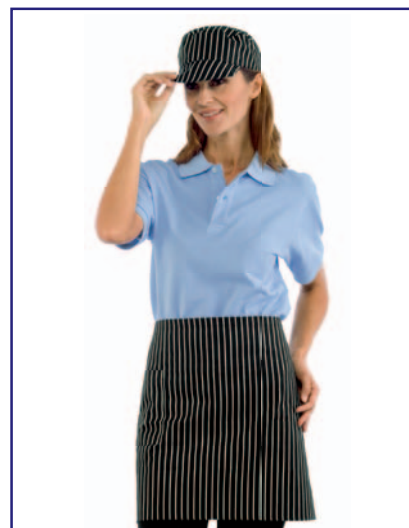

086400
65% polyester 35% cotton
LONDRA