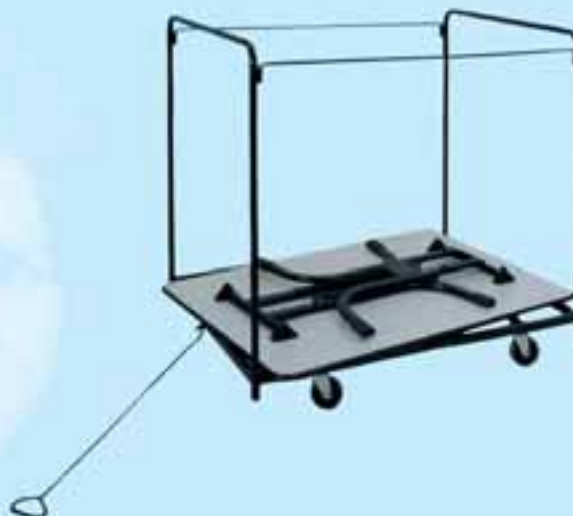

957	000	-	23LUC
-----	-----	---	-------

ZAFFIRO

	
46	210

942	984	-	9
-----	-----	---	---

RAGGIO

Lunghezza: 70 Altezza : 40

941	051	-	2
-----	-----	---	---

941	051	-	6
-----	-----	---	---

JOKER A

	
80X120	76

mod. tavolo	mod. piano	colore piano	colore base
960	086	4	1

960	086	29	21
-----	-----	----	----

960	086	10	9
-----	-----	----	---

JOKER A BASE

	
variabile	74

mod. tavolo	mod. base	colore base
960	000A	1

JOKER A

	
80X120	76

mod. tavolo	mod. piano	colore piano	colore base
960	086	29	1

CARRELLO (JOKER A)

JOKER A (CHIUSO + ASTE RINFORZO)

mod. tavolo	mod. piano	colore piano	colore base
960	375	ASTE rinf.	1

JOKER C