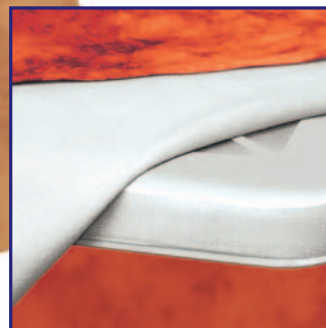

CON VELCRO ANTISCIVOLO VELCRO NO SLIP